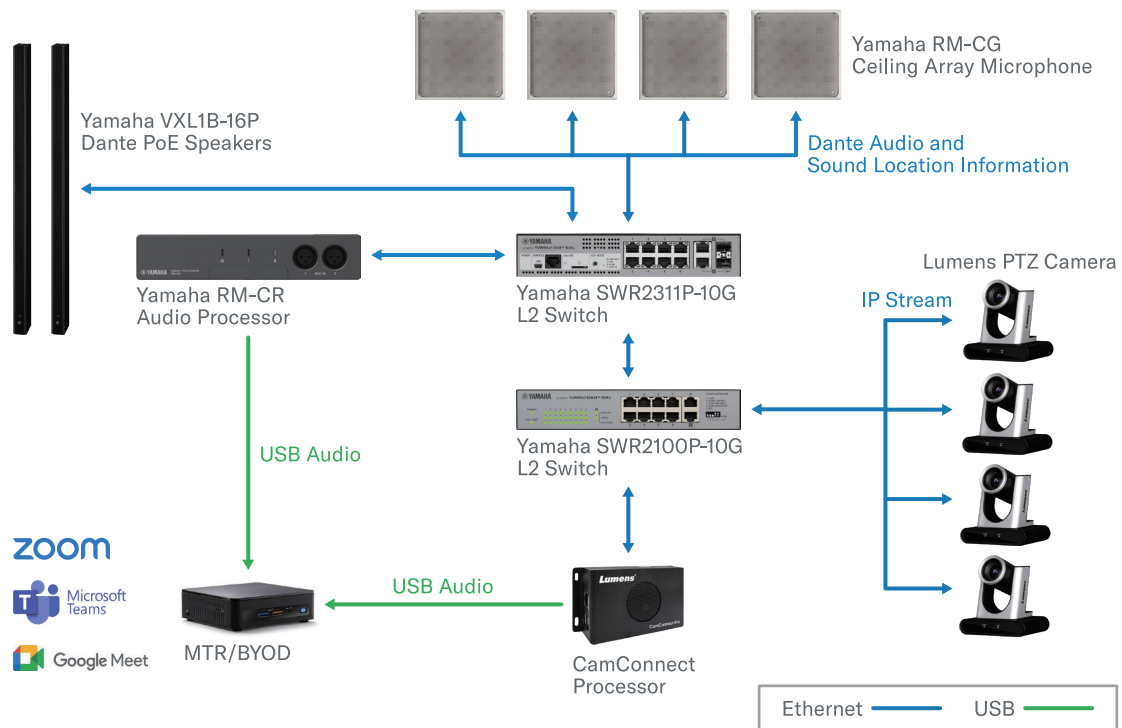

# CamConnect Pro

Lumens®

 YAMAHA

Wouldn't your video conferences be better if the camera focused on the presenter?

With Lumens CamConnect™ Pro and Yamaha's RM-CG Ceiling Array Microphone, your in-room cameras automatically capture the active speaker. CamConnect™ Pro transforms the remote experience delivering instant meeting equity, greater engagement, and more meaningful interaction.

# Lumens Voice-Tracking Camera Solution

# CamConnect Pro

Multiple Camera Auto Switch

Voice Tracking Camera Control

Hybrid Audio-Visual Tracking Algorithm

Microphone Arrays and Digital Signal Processors

## Diagram

Yamaha RM-CG Ceiling Array Microphone

VC-TR40 AI Auto-Tracking Camera

VC-R30 Full HD IP PTZ Camera

VC-A71P 4K 60fps IP PTZ Camera

VC-A61P 4K 30fps IP PTZ Camera

VC-A51P Full HD PTZ Camera